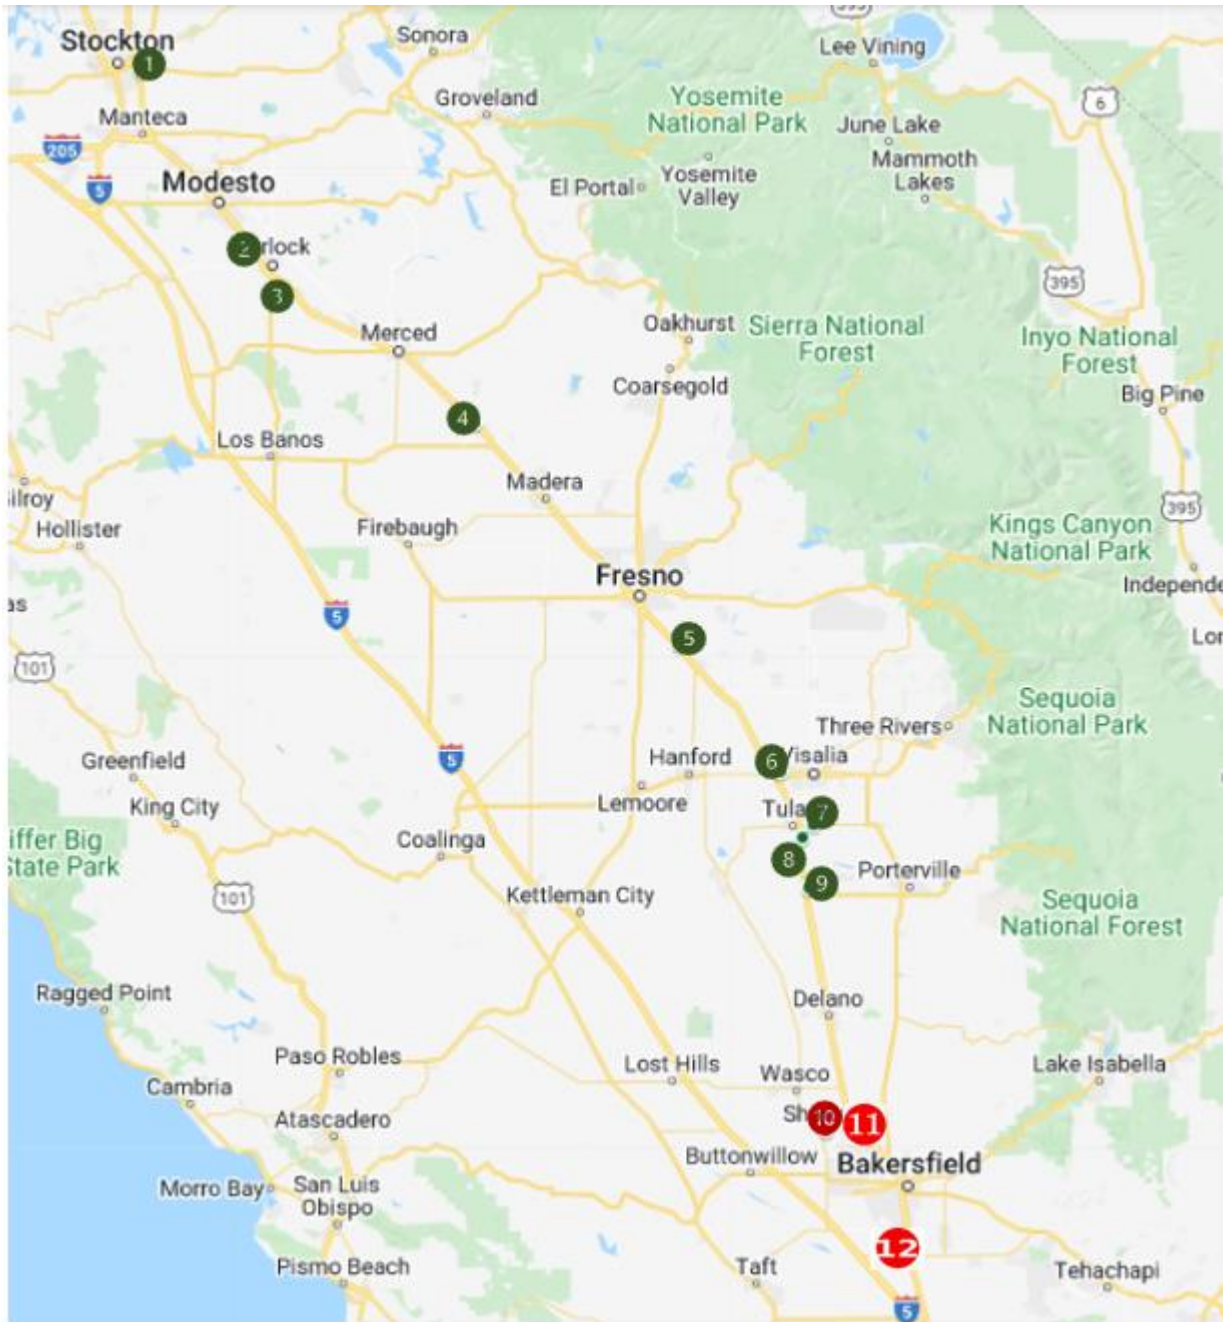

CUMBERLAND VALLEY ANALYTICAL SERVICES

“Laboratory services for agriculture ... from the field to the feed bunk”

CVAS California Sample Pick Up System

CVAS is pleased to announce drop box locations in California for forage, feed, water and manure samples. **Samples left at these locations will be picked up accordingly**, starting at LG Seeds in Stockton, CA and heading south to J&R Dairy in Bakersfield, CA.

When dropping off samples, please send a text message to the number on the top of the drop box with the location, account name, and number of samples dropped. This information will assist us in planning the pick-up on any given day. Drop box locations may change or be increased over time as we obtain feedback from the field. Drivers may skip boxes if we do not receive a text due to traffic backups or weather issues if necessary.

Stop No.	Business	Location	Approx. Time of Pick Up
1	LG Seeds	Stockton	11:15 AM
2	Al Gilbert	Keyes	11:55 AM
3	Hilmar Feed & Supply	Hilmar	12:20 PM
4	Lockwood Seed & Grain	Chowchilla	1:10 PM
5	Chevron	Fowler	2:25 PM
6	Roche Oil	Tulare	3:30 PM
7	Shell	Tipton	3:40 PM
8	Machado Hay	Tulare	4:00 PM
9	Chevron	Visalia	4:25 PM
* 10	Southern Counties DHIA	Shafter	3:00 PM
* 11	Troost Hay	Shafter	3:00 PM
** 12	J&R Dairy	Bakersfield	4:30 PM

***The Bakersfield and Shafter locations will be a separate route from the other locations.**

**** J&R Dairy is part of the Bakersfield and Shafter route and will only be picked up on Thursday.**